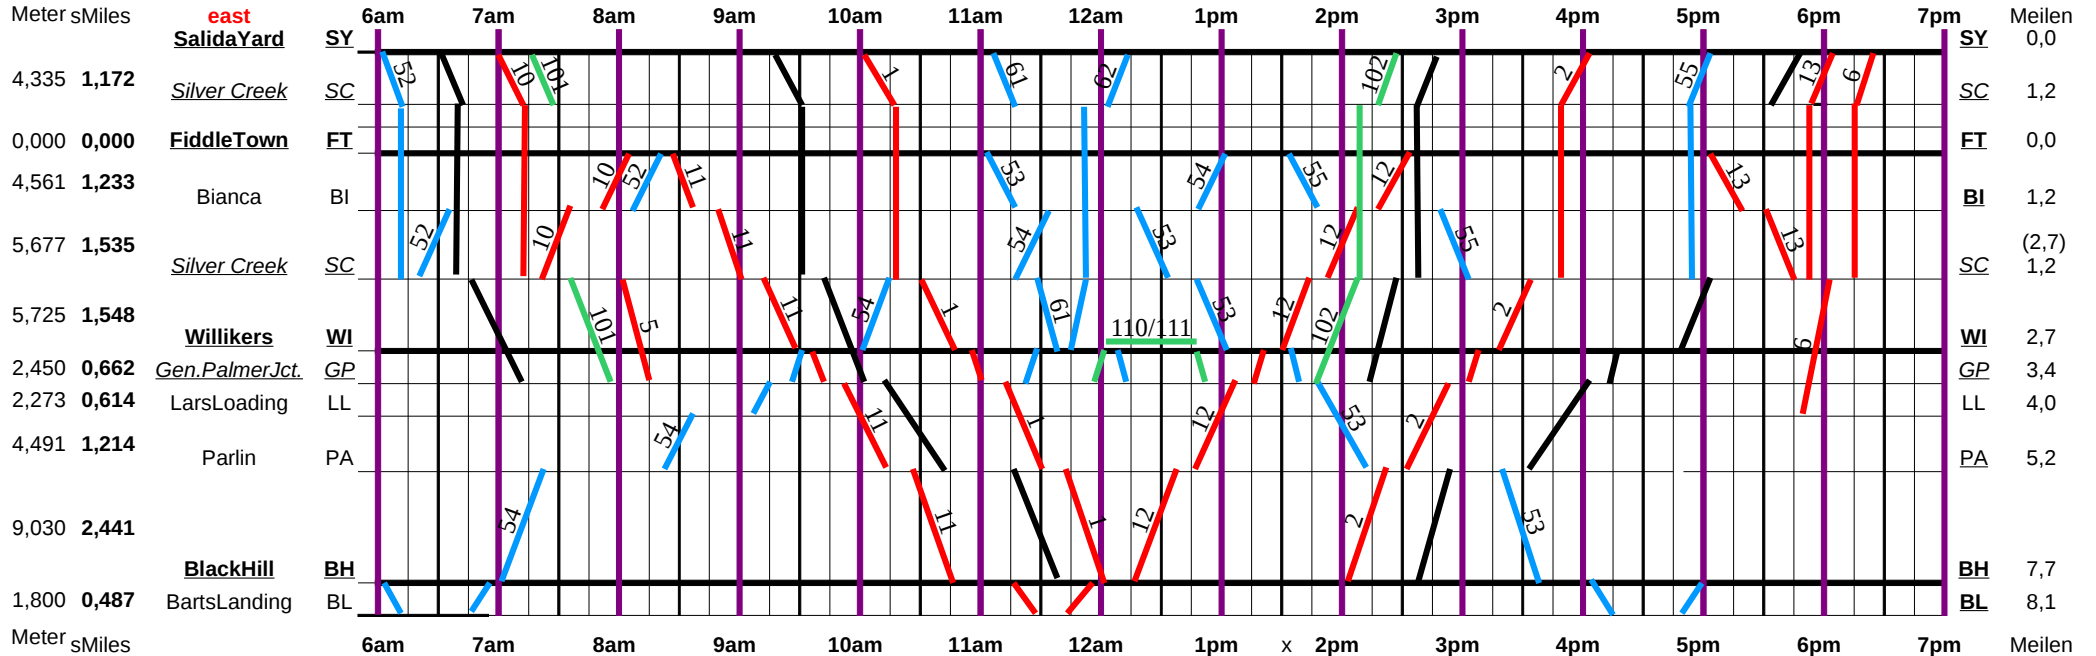

1 : **5** Uhrtakt

Westbound trains are superior to eastbound trains

Zeittakt 1 : 5

**west**  
**Trainorder Stations**  
**Fett unterstrichen**  
*Trainregister Stations*  
*Kursiv unterstrichen*

rot 1st Class  
 blau 2nd Class  
 gruen 3rd Class  
 schw. Extra