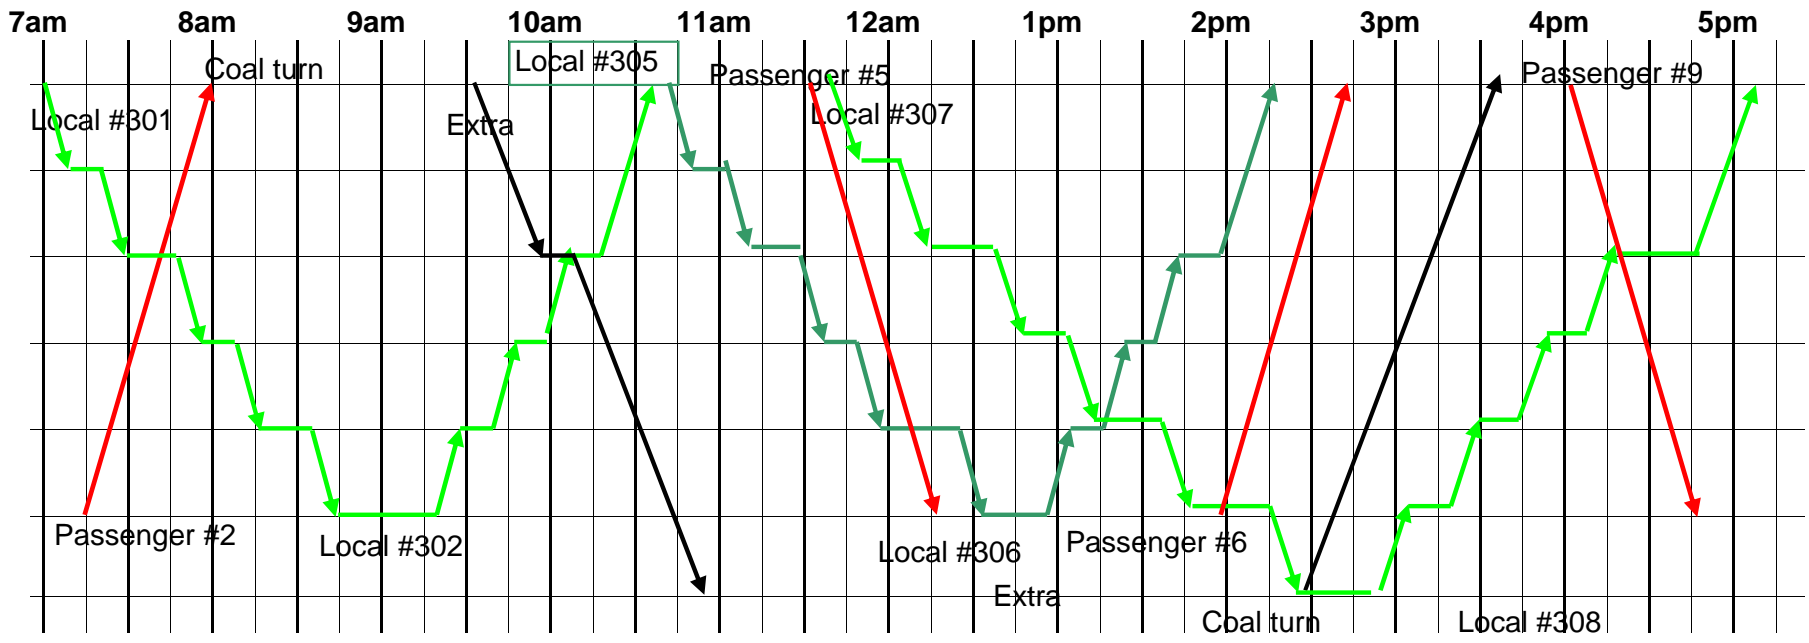

east

Silver Bow

Nico's Creek

Springfield

Wilikers

Diamond Valley

Eagle Pass

Pit's Mine No.1

west

Westbound trains are superior to eastbound trains

Zeittakt 1 : 5

- 1st Class
- 2nd Class
- 3rd Class
- Extra

Trainorder Stations
unterstrichen